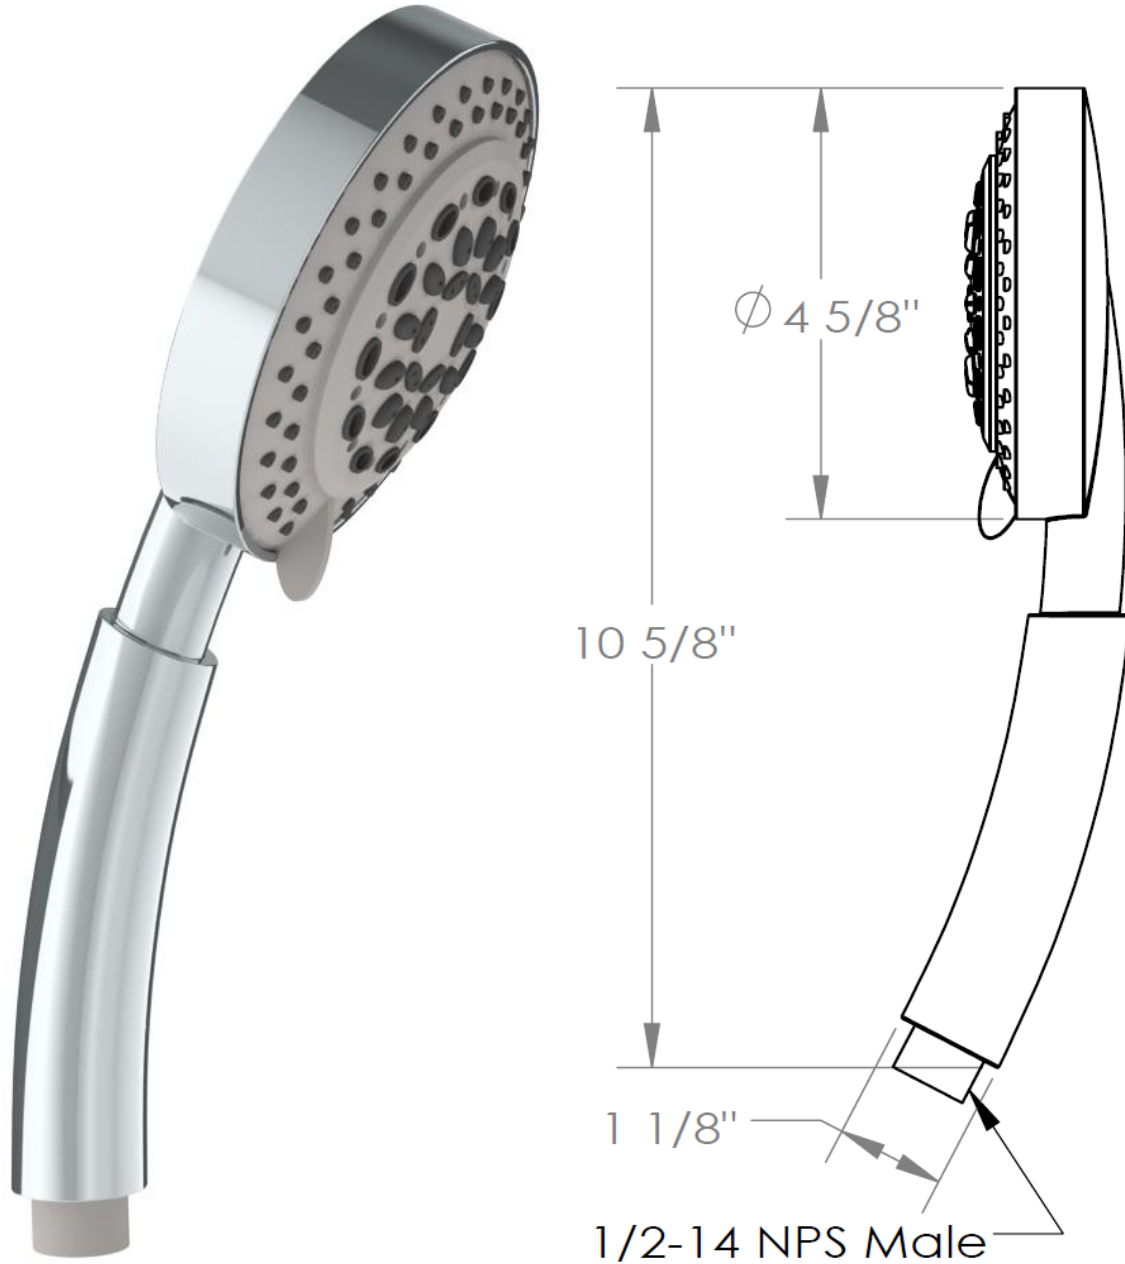

SH-EH4

Contemporary 4 Function Antiscale Hand Shower
2.0 GPM @ 80 psi

WATERMARK DESIGNS 12/31/2014